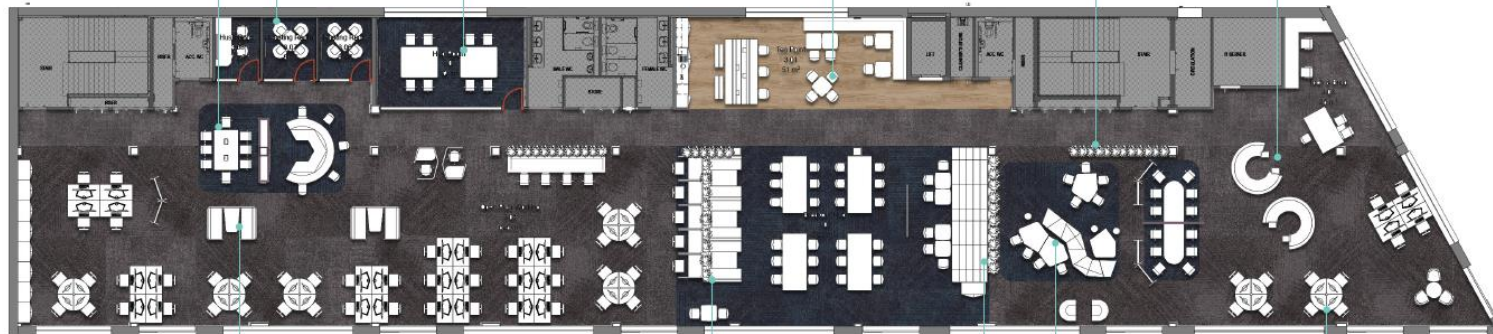

Sit Table

Modular seating system

Multi-use high table and soft seating

Forward Drive Office Fit Out Design Concept

THIRD FLOOR

High table with stools

Meeting chairs

Media tables

Dining chairs

Lockers

Acoustic booths

Joinery Banquette seating

Modular bleacher seating

Modular soft seating

Circular workstations

Forward Drive Office Fit Out Design Concept

FOURTH FLOOR

Lounge sofas

Meeting chairs

Picnic workbench

Dining chairs

Meeting pod

Acoustic booths

High table with stools